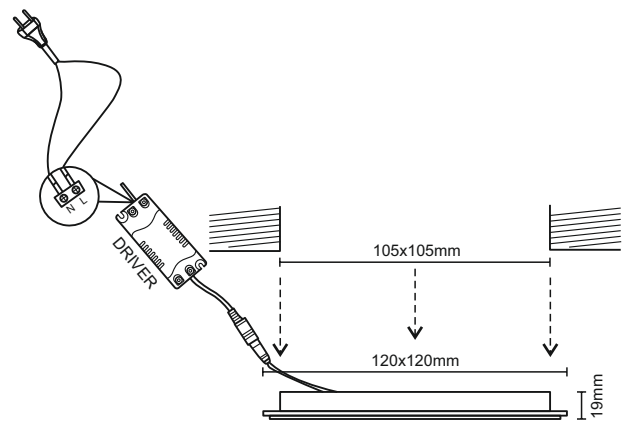

ENERGY STAR logo with text: ENERGY STAR, енергия - енергия

Energy efficiency scale: A+, A, A, B, C, D, E

Class: **A+**

Consumption: 6 kWh/1000h

art.nr.: **LPL221**

tip: PS6W/30SMD/2835/4000K

420 Lm | 4000K | AC 85-265V | 6W 50W | -5°C +40°C | IP20 | Ra=80 | 30.000 | 30.000 h | 0% 100% | | <math><1.0\text{sec}</math> | 120° | Hg free | UV free

1 / 40