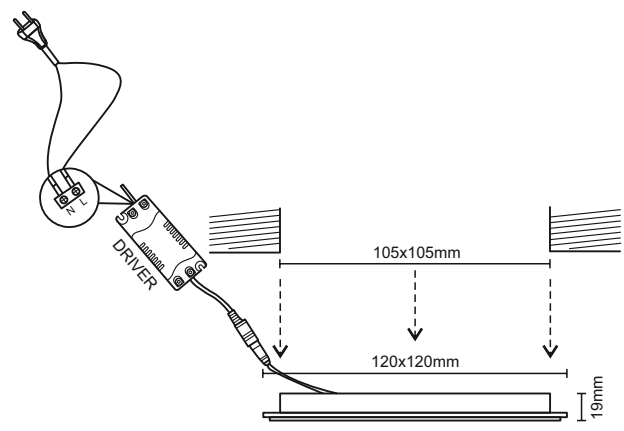

6W

ENERGY STAR logo with text: ENERGY STAR, енергия - енергия

Energy efficiency scale: A+, A, A, B, C, D, E

Class: **A+**

Consumption: 6 kWh/1000h

art.nr.: **LPL211**

tip: PS6W/30SMD/2835/2800K

410 Lm | 2800K | AC 85-265V | 6W 50W | -5°C +40°C | IP20 | Ra=80 | 30.000 | 30.000 h | 0% 100% | | <math><1.0\text{sec}</math> | 120° | Hg free | UV free