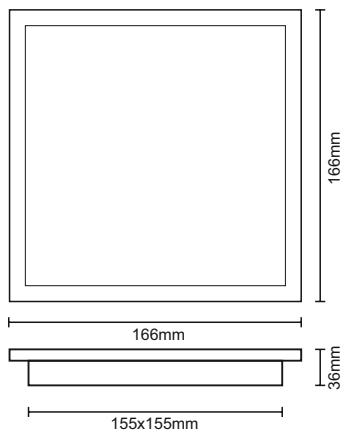

art.nr.: LPL223H

typ: PS12W/120SMD/2835/4000K/HV

1 / 40