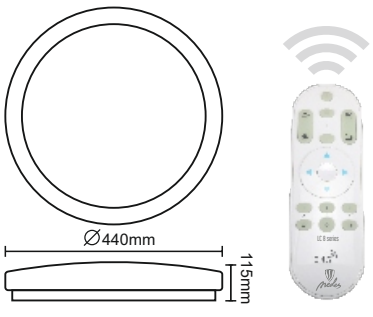

UV free

50W
DIMMABLE

NIGHT
LIGHT

art.nr.: **LC801L**
tup: CLR7/50W/SMD/RC

8 EXCLUSIVE

series

1/1

3600
Lm