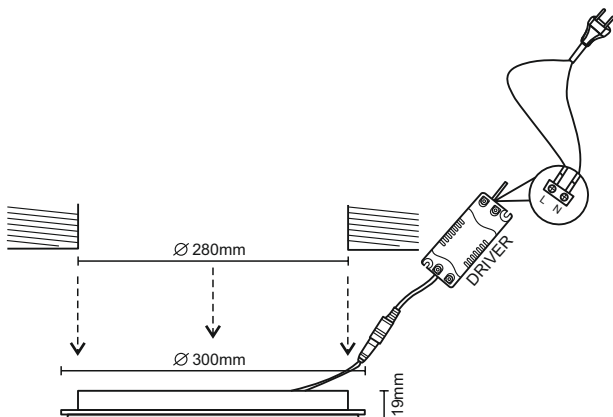

art.nr.: LPL125

typ: PR24W/120SMD/2835/4000K

1 / 10

1850 Lm	4000K	AC 85-265V	24W 180W	-5°C +40°C	IP20	Ra ≥ 80	30.000	30.000 h	0% 100%		<1.0sec	120°	Hg free	UV free