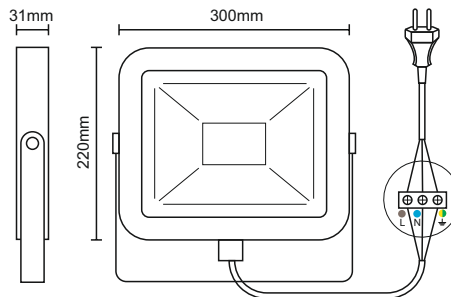

100W

art.nr.: LF2025
tup: F02-100/4000K/BK

8500 Lm | 4000K | AC 200-265V | 100W / 850W | -25°C / +45°C | IP65 | IK08 | 25.000 | 30.000 h | 0% / 100% | | <1.0sec | 120° | Hg free | UV free

1 / 5

ACCESS. BRACKET

art.nr.: BB01
tup: BIB/80/BK

80cm

used for:
LF2 series (10 - 100W)

1 / 18