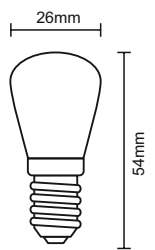

art.nr.: ZLS001

tup: RE/E14/SMD/6000K/MC