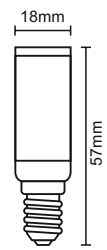

art.nr.: ZLS012C

tup: E14/64SMD/2835/2800K/CB

ENERGY LABEL: A+, A, A, B, C, D, E. 5 kWh/1000h

5W

art.nr.: ZLS022C

tup: E14/64SMD/2835/4000K/CB

ENERGY LABEL: A+, A, A, B, C, D, E. 5 kWh/1000h

1.5W