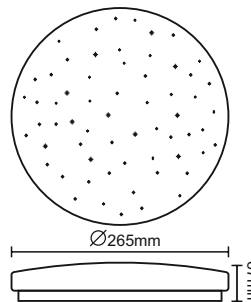

12W

7 EXCLUSIVE
*****
series

art.nr.: LC741S

typ: CLR4/12W/SMD/2700K/AS

1 / 10

12W

7 EXCLUSIVE
*****
series

art.nr.: LC751S

typ: CLR4/12W/SMD/4000K/AS

1 / 10