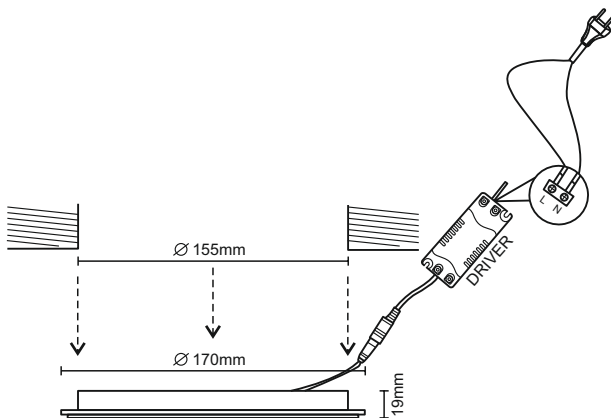

12W

art.nr.: LPL113

typ: PR12W/60SMD/2835/2800K

950 Lm 2800K

AC 85-265V

12W 80W

-5°C +40°C

IP20

Ra ≥ 80

30.000

30.000 h

0% 100%

<1.0sec

120°

Hg free

UV free

12W