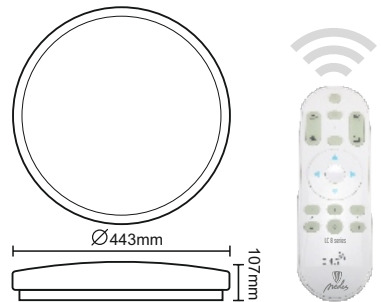

50W
DIMMABLE

NIGHT
LIGHT

art.nr.: LC801A/SI
typ: CLRO/50W/SMD/RC/SI