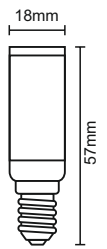

art.nr.: ZLS012C

tup: E14/64SMD/2835/2800K/CB

ENERGY LABEL: A+, A, A, B, C, D, E. 5 kWh/1000h

5W

art.nr.: ZLS022C

tup: E14/64SMD/2835/4000K/CB

ENERGY LABEL: A+, A, A, B, C, D, E. 5 kWh/1000h

1.5W