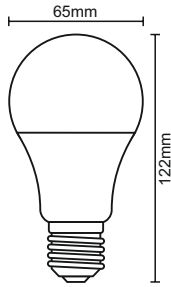

1 / 10 / 100

ENERGY LABEL: A+ (12 kWh/1000h)

12W

art.nr.: ZLS503

tup: A60/E27/12W/270/6000K

1 / 10 / 100

ENERGY LABEL: A+ (12 kWh/1000h)

15W