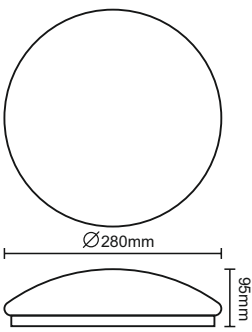

12W

art.nr.: LCL421/44

tip: CLR12W/24SMD/5730/4000K/44

1 / 20

12W
SENSOR

art.nr.: LCL421M/44

tip: CLR12W/24SMD/5730/4000K/MS/44

1 / 20