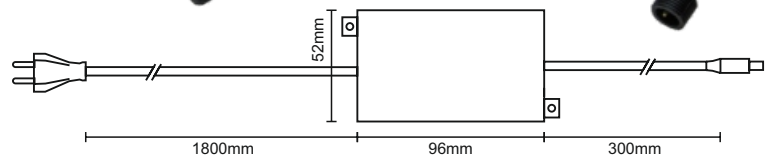

art.nr.: **PSF103**
tup.: PS08/12V

DC12V	AC 90-264V	IP67	-25 °C +60 °C	MAX 8W	

1 / 5 / 50

USED FOR:
LFL110/LFL120-max.18pcs
LFL111/LFL121-max.12pcs
LFL112/LFL122-max.12pcs
LFL112S/LFL122S-max.12pcs
LFL113/LFL123-max.18pcs
LFL114/LFL124-max.5pcs

30W
LED POWER SUPPLY