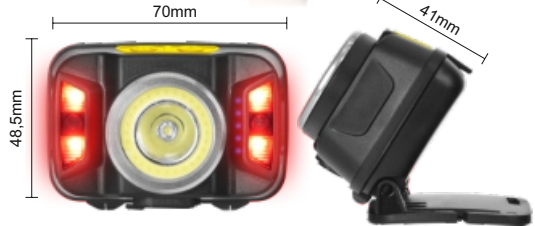

5W
CREE XTE + COB
RED LED / IR SENSOR