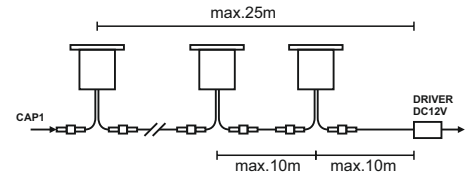

ENERGY LABEL: A++ (A+, A, B, C, D, E), 1 kWh/1000h

1 / 10 / 60