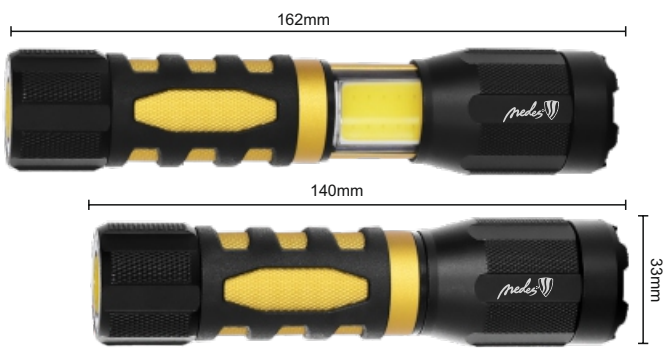

1 / 12 / 96

8 585040 904898

5W
FOCUS/OSRAM P8

art.nr: FL03
mode: 100% / 30% / OFF

1 / 12 / 72

- 200 Lm
- 6000K
- IPX4
- P8 5W
- 3xAAA
- 1,5V
- Waterproof
- 150m
- Focus
- Hg free
- UV free

5+3W
FOCUS/OSRAM P8+COB