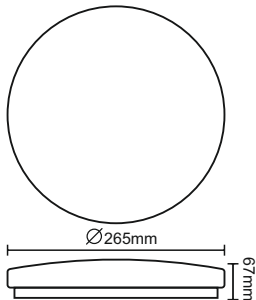

4300 Lm 4000K AC 176-264V 60W 450W -15°C +45°C IP20 Ra=80 25.000 30.000 h 0% 100%

1/1

60W

7 EXCLUSIVE
★★★★★
series

art.nr.: **LC755S/R**
tup: CLR4/60W/SMD/4000K/AS

1/1

15W
SENSOR

7 EXCLUSIVE
★★★★★
series