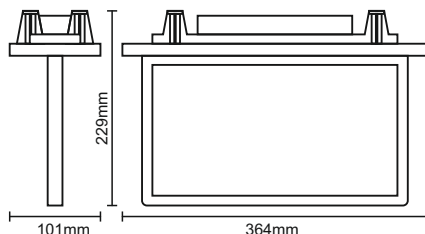

art.nr.: LEL101

tup: EML01/3W/3H/6000K

1 / 12

1W
LED EMERGENCY

art.nr.: LEL201

tup: EML02/1W/3H/6000K

1 / 10

2W
LED EMERGENCY