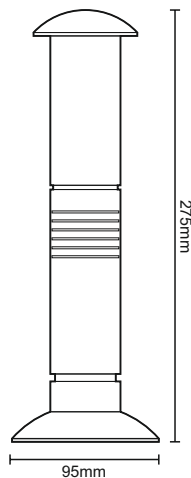

1W
WHITE LED + RED LED

art.nr.: **FCL01**

mode: 100% / 50% / RED / OFF

1 / 6 / 24

- 60Lm
- IPX4
- WHITE LED
- RED LED
- 4xAA
- 1,5V
-
- Hg free
- UV free

1W
CREE + RED LED

art.nr.: **FCL02**

mode: 1W CREE 100% / RED / OFF