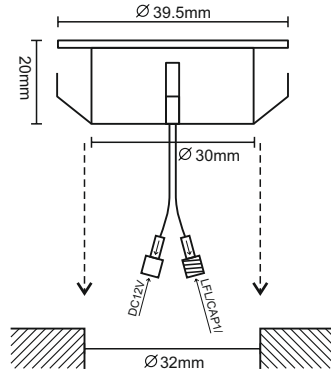

ENERGY LABEL: A++ (A+, A, B, C, D, E), 1 kWh/1000h

1 / 10 / 60