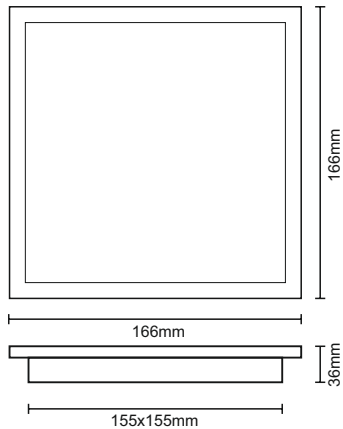

12W

art.nr.: LPL213H

typ: PS12W/120SMD/2835/2800K/HV

1 / 40

12W