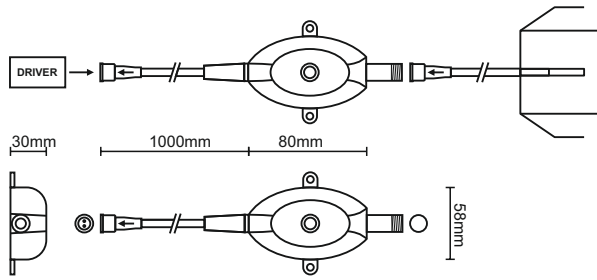

USED FOR :
LFL110/LFL120-max.130pcs
LFL111/LFL121-max.90pcs
LFL112/LFL122-max.90pcs
LFL112S/LFL122S-max.90pcs
LFL113/LFL123-max.130pcs
LFL114/LFL124-max.36pcs

60W
LIGHT SENSOR

art.nr: **LSF101**
typ: SL60/12V

DC12V	IP68	-25°C +60°C	MAX 60W		 20.000 h

1 / 5 / 50