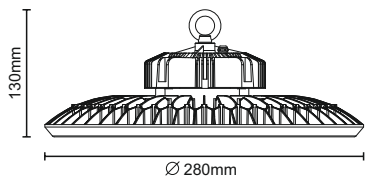

DIMMABLE / 1-10V
100W

art.nr.: LU221/1

tip: HB03/100W/ZH1/10/5000K

DIMMABLE / 1-10V
150W