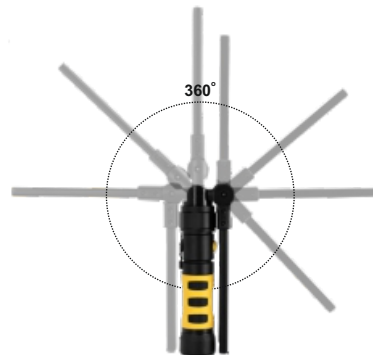

5+1W
COB + LED