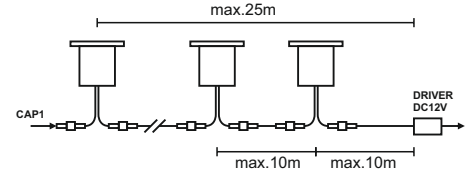

ENERGY LABEL: A++ (A+, A, B, C, D, E), 1 kWh/1000h

1 / 10 / 60

0.4W