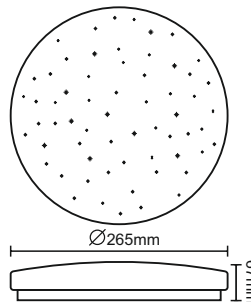

1 / 10

12W

7 EXCLUSIVE

series

art.nr.: LC751S

typ: CLR4/12W/SMD/4000K/AS

1 / 10

18W