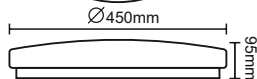

1/1

8 EXCLUSIVE SERIES

ENERGY LABEL: A

50 kWh/1000h

50W
DIMMABLE

8 EXCLUSIVE
series

NIGHT
LIGHT

art.nr: LC811S