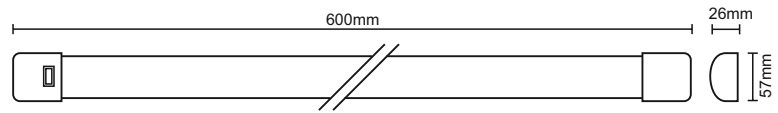

art.nr.: LNL121/1

tup: WTL9W/1/300/2835/4000K

900 Lm | 4000K | AC 180-265V | 9W 80W | -25°C +65°C | IP40 | IK08 | 30.000 | 35.000 h | 0% 100% | | <1.0sec | 180° | Hg free | UV free

1/50

ENERGY LABEL: A+ (9 kWh/1000h)

18W