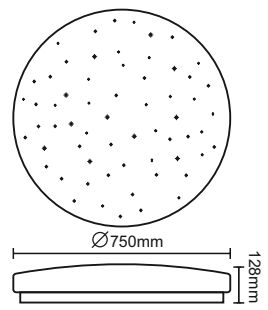

90W
DIMMABLE

8 EXCLUSIVE
*****
series

NIGHT
LIGHT

art.nr: LC813S
typ: CLR4/90W/SMD/RC/AS

- 6500 Lm
- 2700K ~ 6500K
- AC 176-264V
- 90W 650W
- -15°C ~ +45°C
- IP20
- Ra ≥ 80
- 25.000
- 30.000 h
- 0% 100%
- Light bulb icon with lightning bolt
- <1.0sec
- 120°
- Hg free
- UV free

150W
DIMMABLE

8 EXCLUSIVE
*****
series