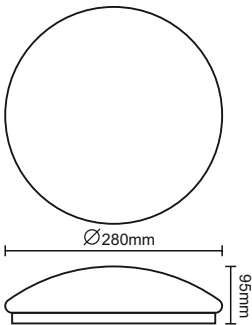

art.nr.: LCL421/44

tip: CLR12W/24SMD/5730/4000K/44

1 / 20

12W
SENSOR