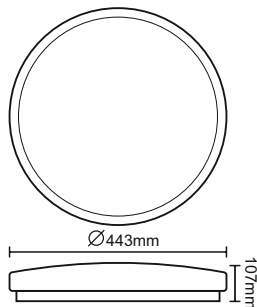

50W

7 EXCLUSIVE
★★★★★
series

art.nr.: LC724A/SI
tup: CLR0/50W/SMD/4000K/SI

1/1

3600 Lm	4000K	AC 176-264V	50W 350W	-15°C +45°C	IP20	Ra ≥ 80	25.000	30.000 h	0% 100%	Light bulb icon with lightning bolt	<1.0sec	120°	Hg free	UV free

50W

7 EXCLUSIVE
★★★★★
series