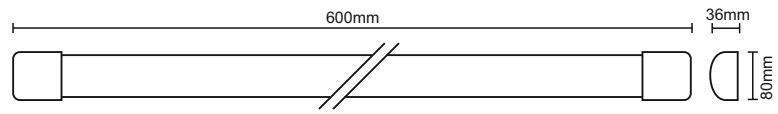

art.nr.: LNL122/1

tup: WTL18W/1/600/2835/4000K

1850 Lm | 4000K | AC 180-265V | 18W 150W | -25°C +65°C | IP40 | IK08 | 30.000 | 35.000 h | 0% 100% | | <1.0sec | 180° | Hg free | UV free

1/50

ENERGY LABEL: A+ (18 kWh/1000h)

20W DIMMABLE