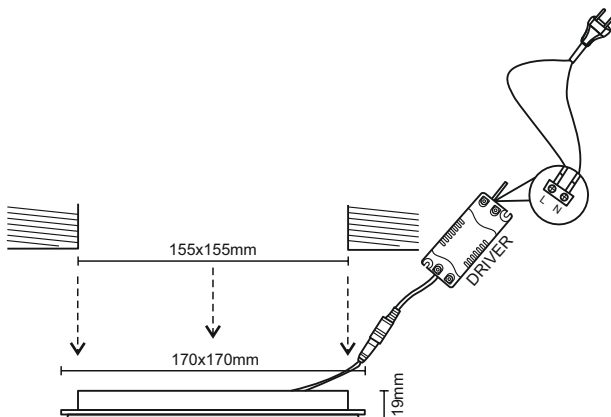

art.nr.: LPL223

тип: PS12W/60SMD/2835/4000K

960 Lm	4000K	AC 85-265V	12W 80W	-5°C +40°C	IP20	Ra ≥ 80	30.000	30.000 h	0% 100%	0% 100%	<1.0sec	120°	Hg free	UV free