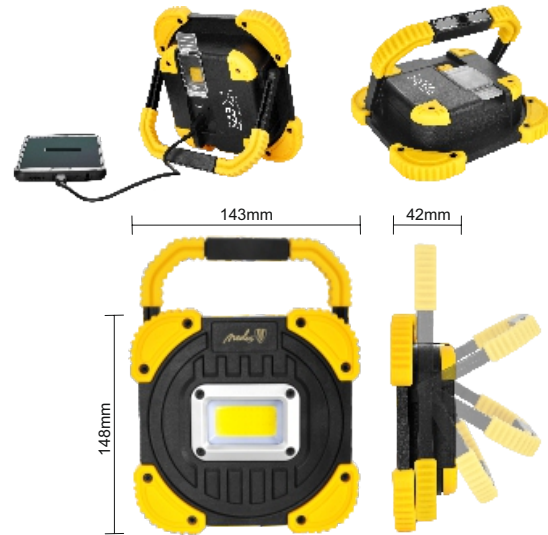

art.nr.: **WL05R**

mode: 3W LED 100 % / 10W COB 100 % / 10W COB RED / 10W COB RED ☀ / OFF

1 / 20 / 40

600Lm +180Lm	6000K	IPX3	COB 10W LED 3W	50cm		POWER INDICATOR	POWER BANK	5h(5V/1A)	10W-4h	1xLi-Ion	4000mAh	0% 100%		Hg free

10W
COB