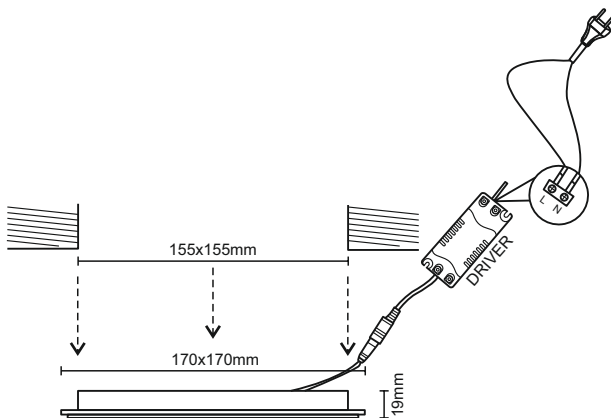

12W

art.nr.: LPL213

тип: PS12W/60SMD/2835/2800K

950 Lm	2800K	AC 85-265V	12W 80W	-5°C +40°C	IP20	Ra ≥ 80	30.000	30.000 h	0% 100%	0% 100%	<1.0sec	120°	Hg free	UV free

12W