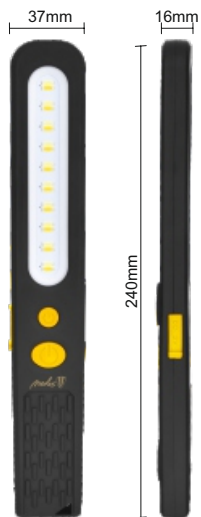

art.nr.: **WL08R**

mode: 5W 6500K 100 % / 5W 3000K 100 % / OFF ; 3W / OFF

1 / 40 / 80

400Lm
+45Lm

6500K
3000K

IPX3

COB 5W
LED 3W

30cm

POWER
INDICATOR

3h(5V/1A)

5W-3.5h

Li-Ion

1200mAh

Hg free

UV free