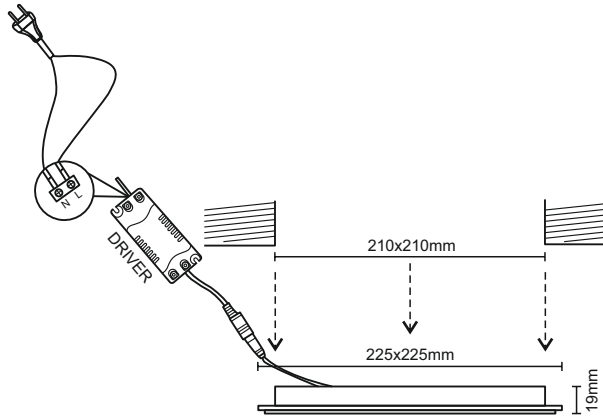

18W

art.nr.: **LPL214**

tip: PS18W/90SMD/2835/2800K

1510 Lm

2800K

AC 85-265V

18W 130W

-5 °C +40 °C

IP20

Ra=80

30.000

30.000 h

0% 100%

Waterproof icon

<1.0sec

120°

Hg free

UV free

1 / 20

18W

art.nr.: **LPL224**

tip: PS18W/90SMD/2835/4000K

1520 Lm

4000K

AC 85-265V

18W 130W

-5 °C +40 °C

IP20

Ra=80

30.000

30.000 h

0% 100%

Waterproof icon

<1.0sec

120°

Hg free

UV free

1 / 20