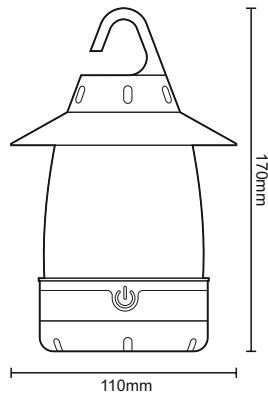

1W
WHITE LED + RED LED

art.nr.: **FCL01**

mode: 100% / 50% / RED / OFF

1 / 6 / 24

- 60Lm
- IPX4
- WHITE LED
- RED LED
- 4xAA
- 1,5V
- Hg free
- UV free

1W
CREE + RED LED

art.nr.: **FCL02**

mode: 1W CREE 100% / RED / OFF

1 / 8 / 32

- 10Lm
- IPX4
- CREE 1W
- RED LED
- 1xD
- 1,5V
- Hg free
- UV free