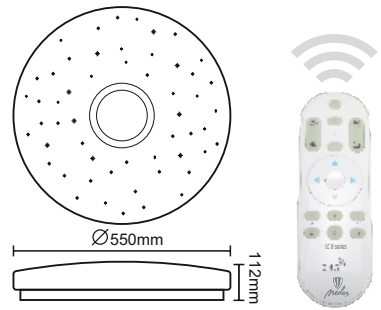

- 3600 Lm
- 2700K ~ 6500K
- AC 176-264V
- 50W 350W
- -15°C ~ +45°C
- IP20
- Ra ≥ 80
- 25.000
- 30.000 h
- 0% 100%
- Light bulb icon with a slash
- <1.0sec
- 120°
- Hg free
- UV free

60W
DIMMABLE

NIGHT
LIGHT

art.nr: **LC812U**

tup: CLR2/60W/SMD/RC/AS